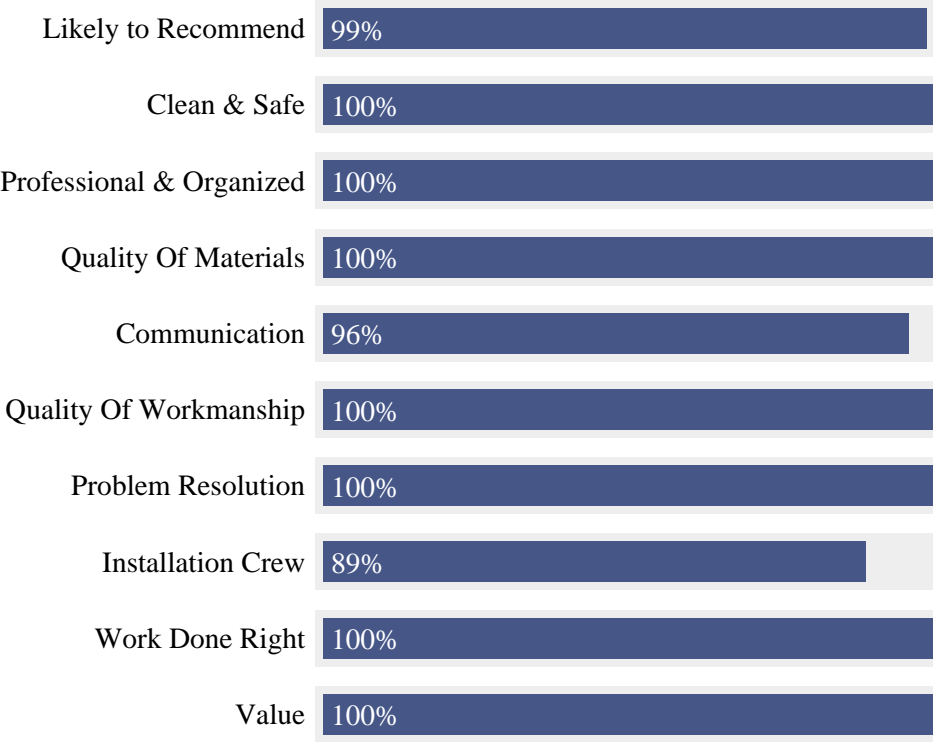

CUSTOMER FEEDBACK REPORT *for*
MHx Designs

Customer Feedback Summary

Of 137 customers surveyed, 72 responded

60 Towamencin Avenue
Hatfield , PA 19440
(888) 944-6493
mhxdesigns.com

GUILDMEMBER SINCE 2016

As a GuildQuality Guildmember, MHx Designs relies on our customer surveying to help them deliver an exceptional customer experience.

We have surveyed customers on behalf of MHx Designs in Doylestown, PA; Harleysville, PA; Ambler, PA; Chalfont, PA; North Wales, PA; Lansdale, PA; West Chester, PA; Malvern, PA; Chadds Ford, PA; Coopersburg, PA; and 53 other cities in Pennsylvania.

Recent Reviews & Published Comments

REVIEW

Diane E.

Jan 30, 2023

The workmanship, craftsmanship, and the overall experience was beyond expectations.