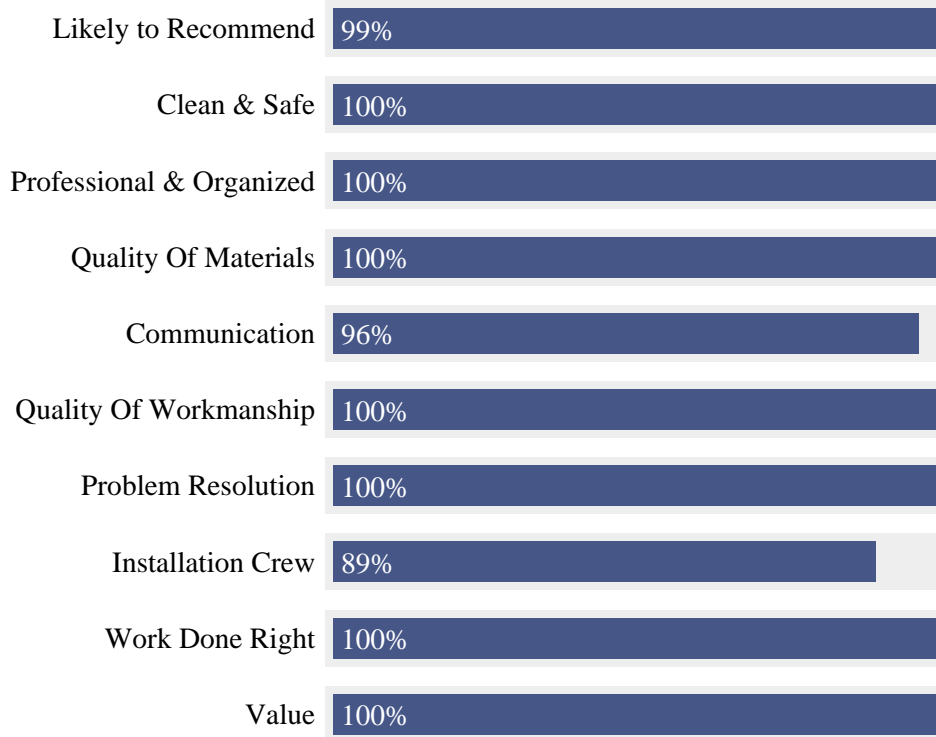

FEEDBACK REPORT for
MHx Designs

Customer Feedback Summary

Of 137 surveys sent, 72 were responded to

60 Towamencin Avenue
Hatfield , PA 19440
(888) 944-6493
mhxdesigns.com

GUILDMEMBER SINCE 2016

As a GuildQuality Guildmember, MHx Designs relies on our customer surveying to help them deliver an exceptional customer experience.

We have surveyed customers on behalf of MHx Designs in Doylestown, PA; Harleysville, PA; Ambler, PA; Chalfont, PA; North Wales, PA; Lansdale, PA; West Chester, PA; Malvern, PA; Chadds Ford, PA; Coopersburg, PA; and 53 other cities in Pennsylvania.

Recent Reviews & Published Comments

REVIEW

Diane E.

Jan 30, 2023

The workmanship, craftsmanship, and the overall experience was beyond expectations.