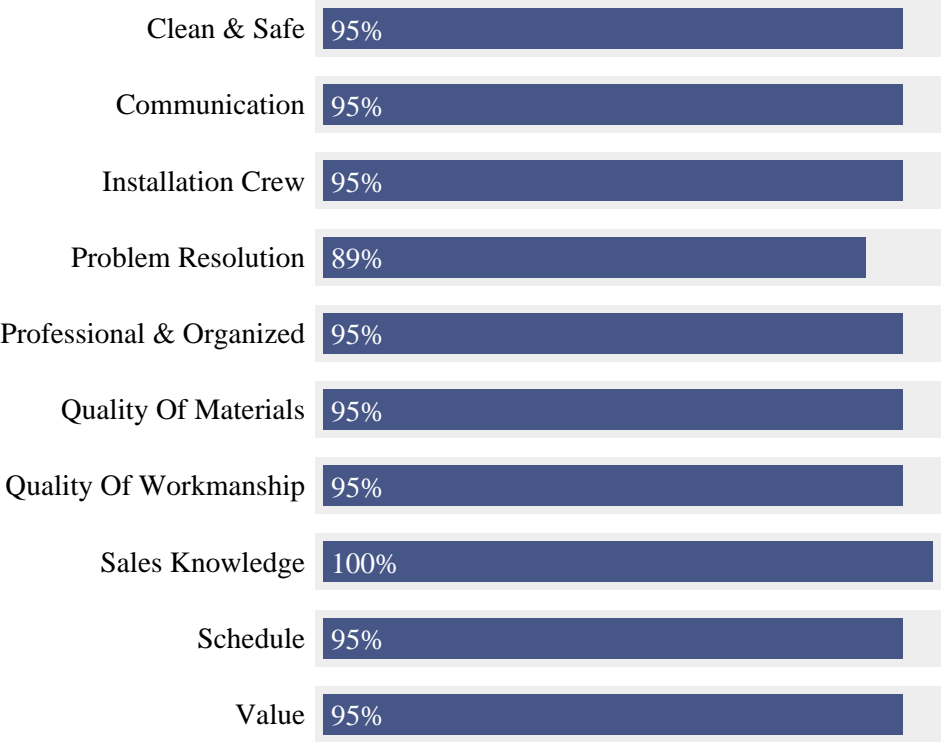

CUSTOMER FEEDBACK REPORT *for*
Current Electric

Customer Feedback Summary

Of 31 customers surveyed, 20 responded

12625 W Burleigh Rd
Brookfield , WI 53005
(262) 786-5885
currentelectricco.com

GUILDMEMBER SINCE 2018

As a GuildQuality Guildmember, Current Electric relies on our customer surveying to help them deliver an exceptional customer experience.

We have surveyed customers on behalf of Current Electric in Milwaukee, WI; Brookfield, WI; Wauwatosa, WI; Elm Grove, WI; New Berlin, WI; Greendale, WI; Greenfield, WI; Franklin, WI; South Milwaukee, WI; Cedarburg, WI; and 7 other cities in Wisconsin.

Recent Reviews & Published Comments

REVIEW
Crystal H.
New Berlin, WI
Nov 19, 2018
★★★★★

If you decide to spend money on any project that includes electrical work, spend your money wisely and hire Current Electric.

REVIEW
M.H.L.
Brookfield, WI
Nov 13, 2018
★★★★★

I know I can always count on the Current Electric team to provide an accurate estimate and schedule, professional service, and friendly customer aftercare. We have an older home and will always call Current for our many electrical projects.