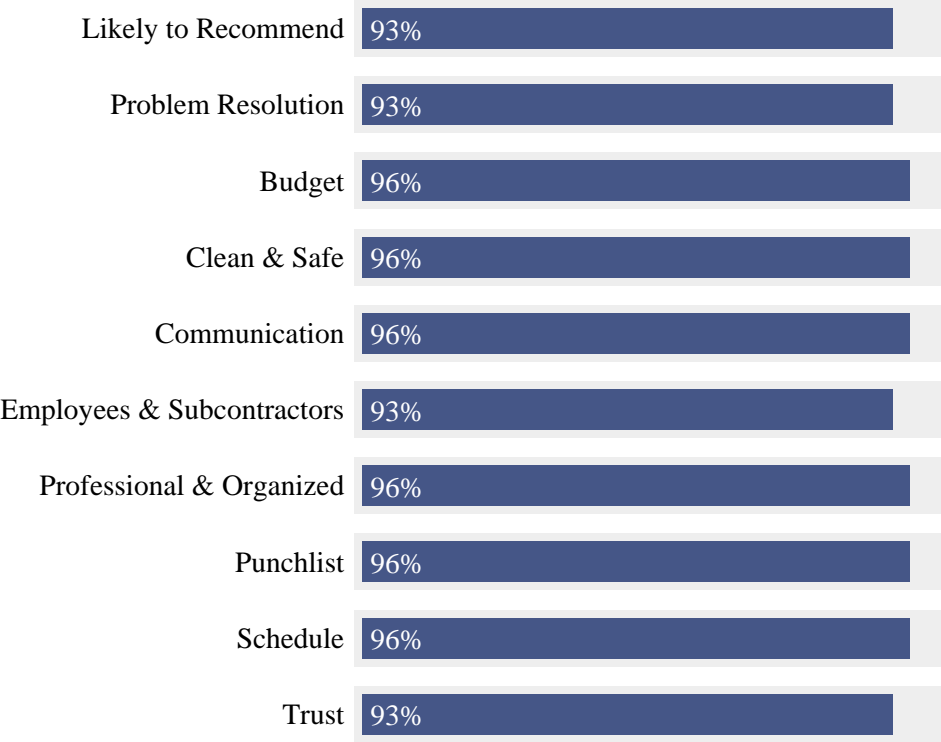

PureTree Construction, LLC

Customer Feedback Summary

Of 46 customers surveyed, 29 responded

343 London Road FM 43
Corpus Christi , TX 78415
(361) 461-5254
www.puretree.co

GUILDMEMBER SINCE 2018

As a GuildQuality Guildmember, PureTree Construction, LLC relies on our customer surveying to help them deliver an exceptional customer experience.

We have surveyed customers on behalf of PureTree Construction, LLC in Corpus Christi, TX; Portland, TX; Port Aransas, TX; San Antonio, TX; Corpus Christi, TX; Port A, TX; Taft, TX; and Corpus Christit, TX.

Recent Reviews & Published Comments

- COMMENT
  Additional Comment
  Mar 08, 2018

  Quality of material used, professionally
- COMMENT
  Additional Comment
  Mar 06, 2018

  They always exceed my expectations.
- COMMENT
  Additional Comment
  Mar 06, 2018

  I heard about PureTree Construction through word of mouth.
- REVIEW
  Nicole B.
  Corpus Christi, TX
  Mar 06, 2018
  ★★★★★

  They always deliver what they say they are going to do.